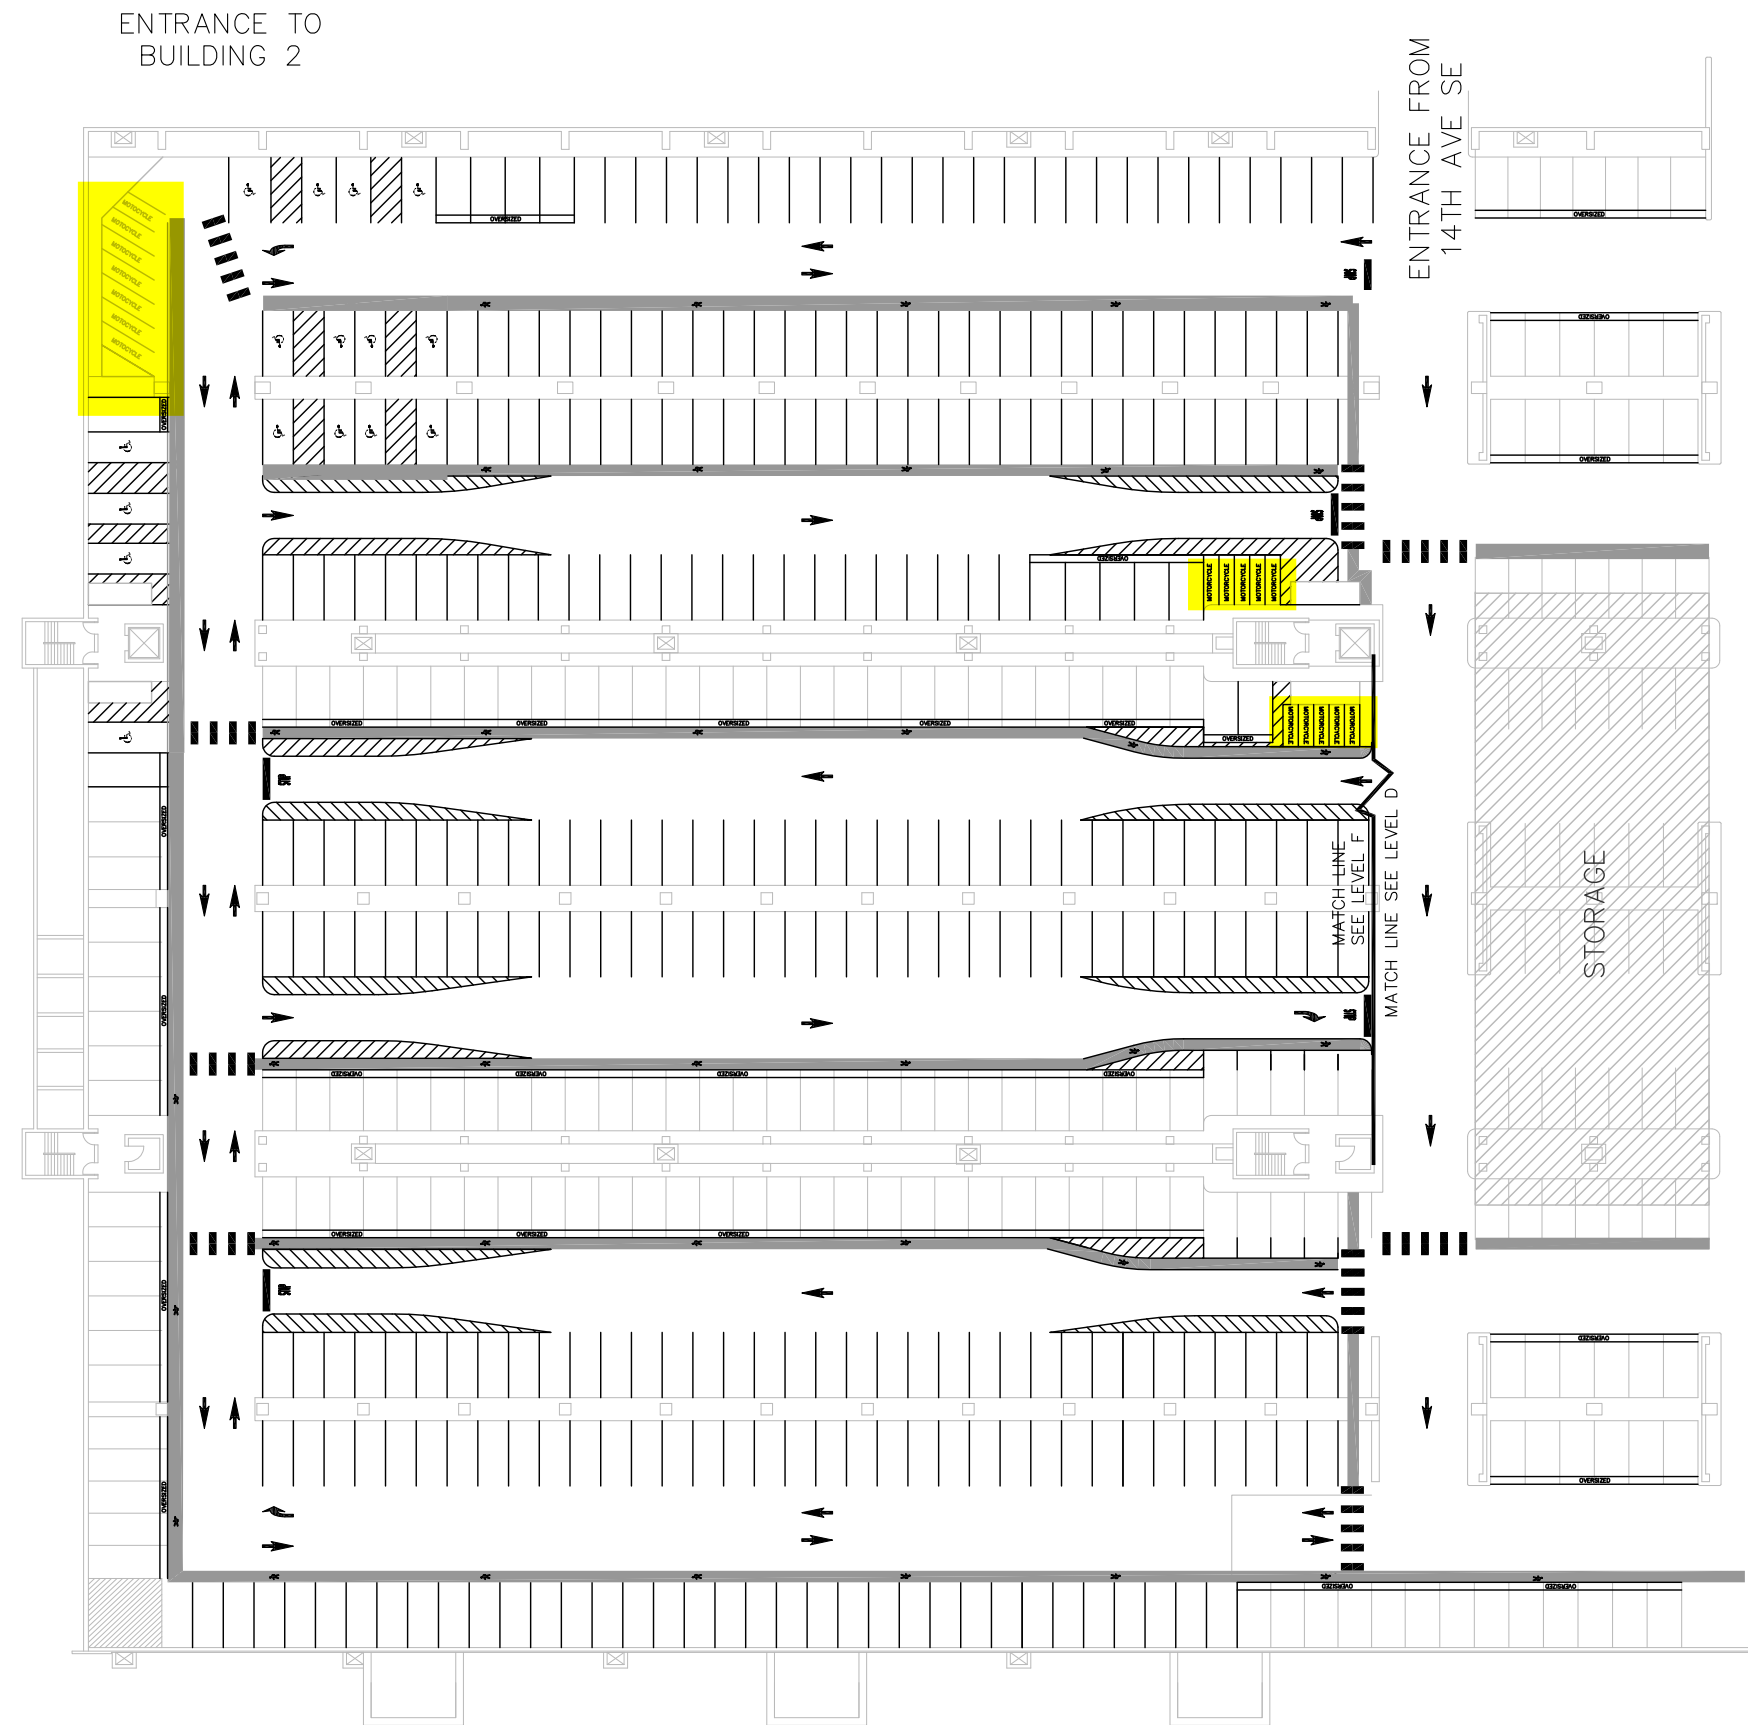

Motorcycle Parking Map Level - E

15370.01 Capitol Campus Parking Management Plan

\\srv-dfs-wa\Projects\15\15370.01 - Capitol Campus Parking Management Plan Follow-on\Engineering\CAD\Sheets\Design\Revision 1\Final Design.dwg<E>Xiaoyi Liu 11/1/2016 3:04 PM