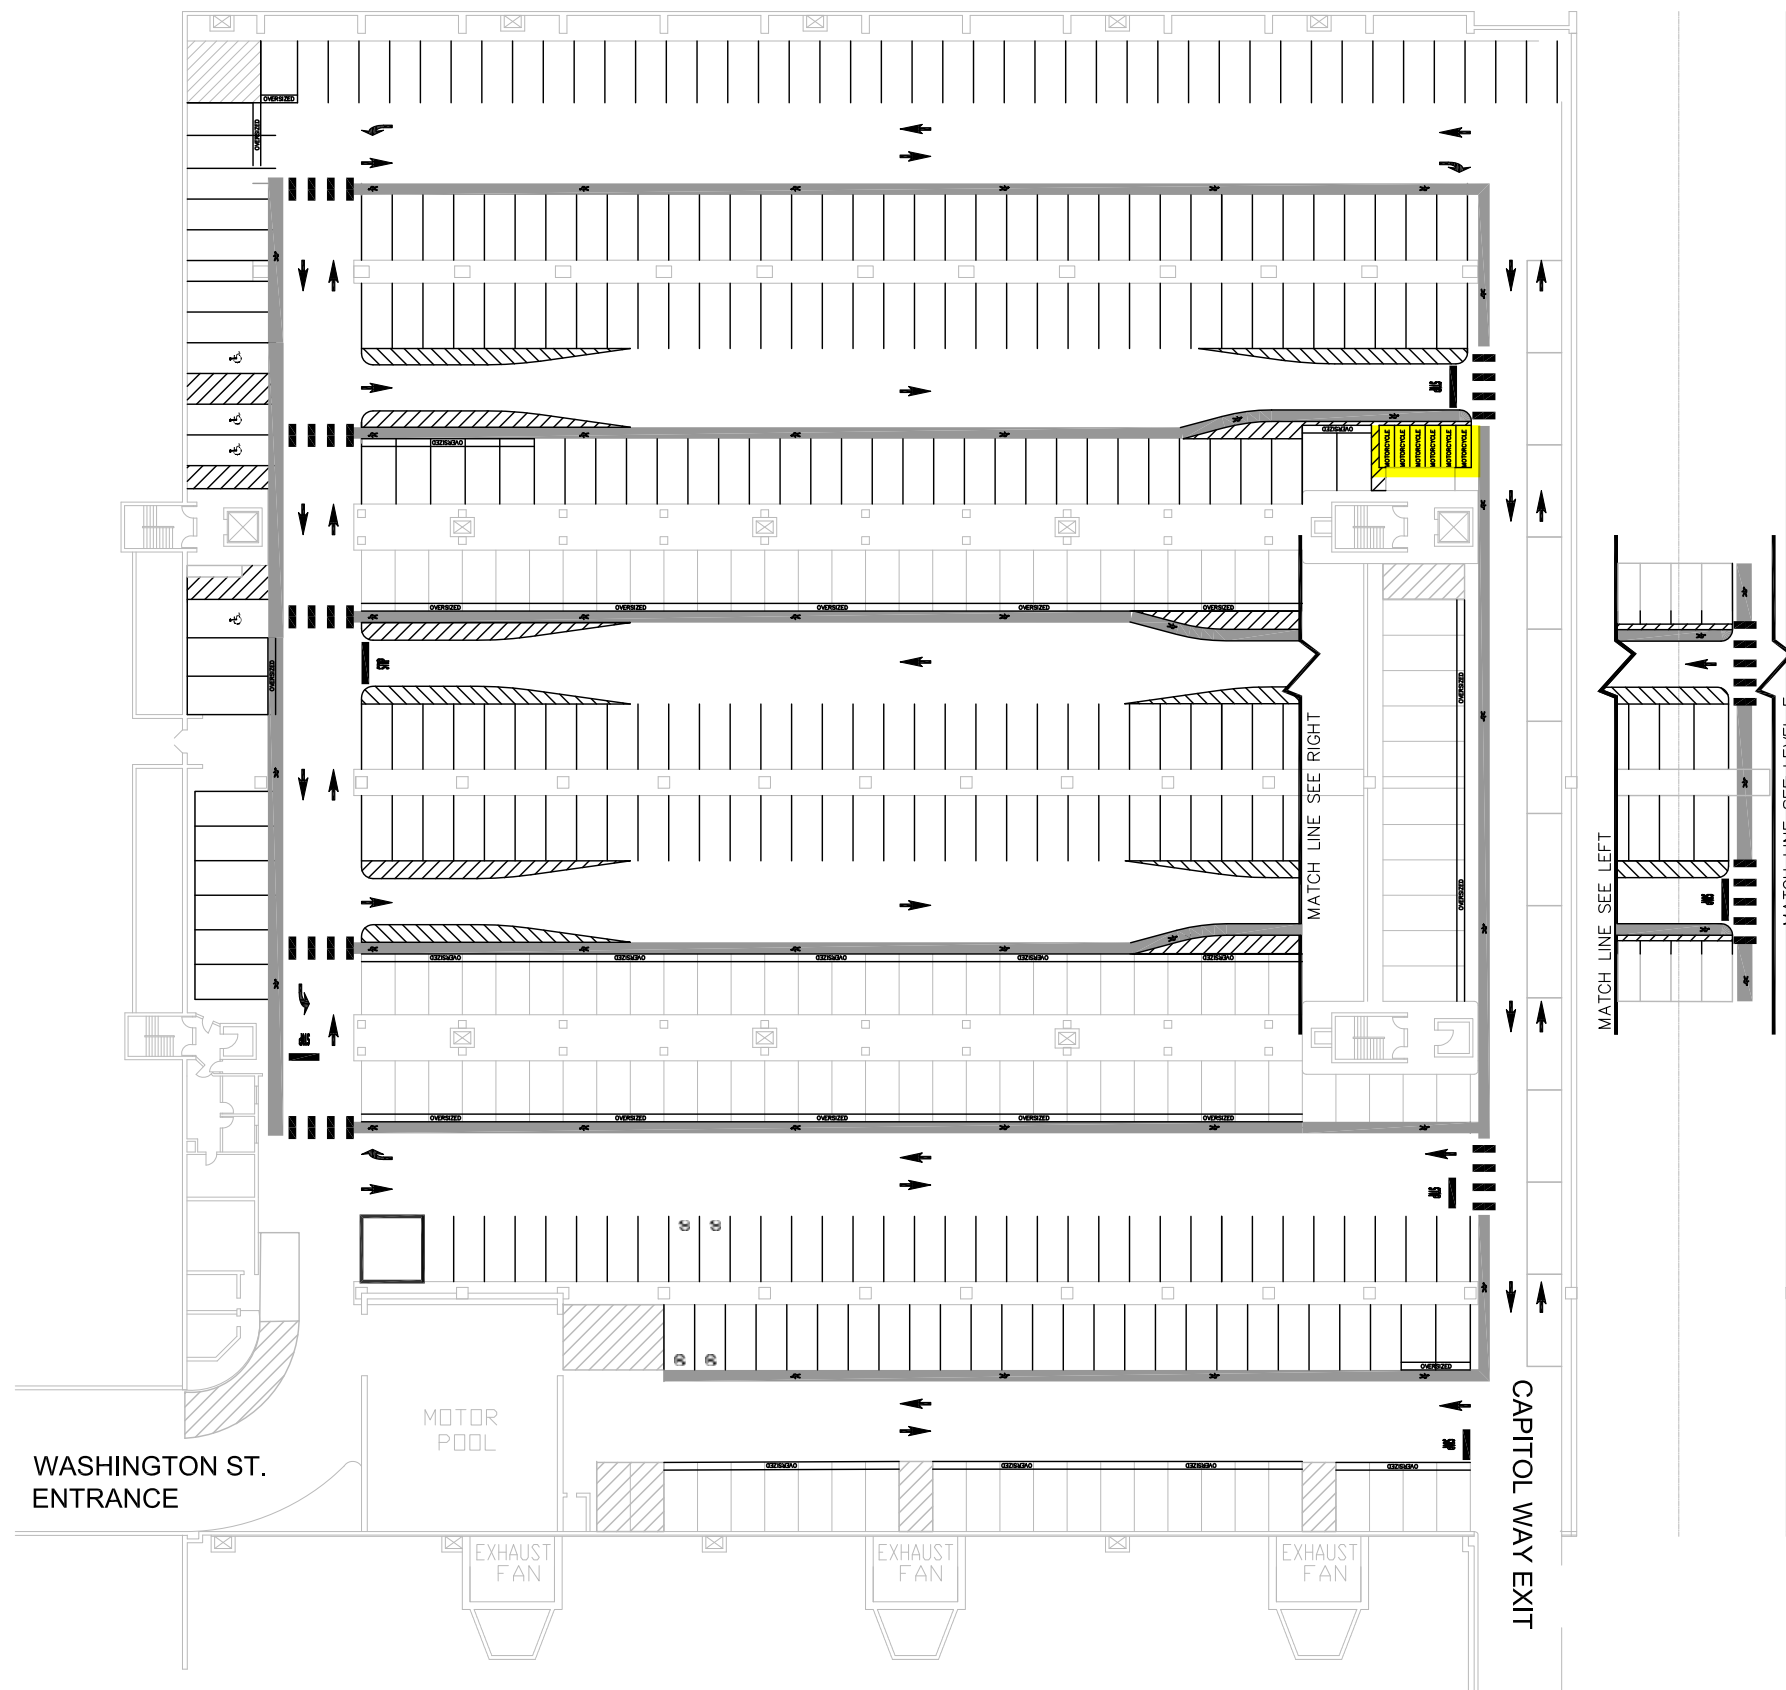

Motorcycle Parking Map Level -D

15370.01 Capitol Campus Parking Management Plan

\\srv-dfs-wa\Projects\15\15370.01 - Capitol Campus Parking Management Plan Follow-on\Engineering\CAD\Sheets\Design\Revision 1\Final Design.dwg<D>Xiaoyi Liu 11/1/2016 3:00 PM