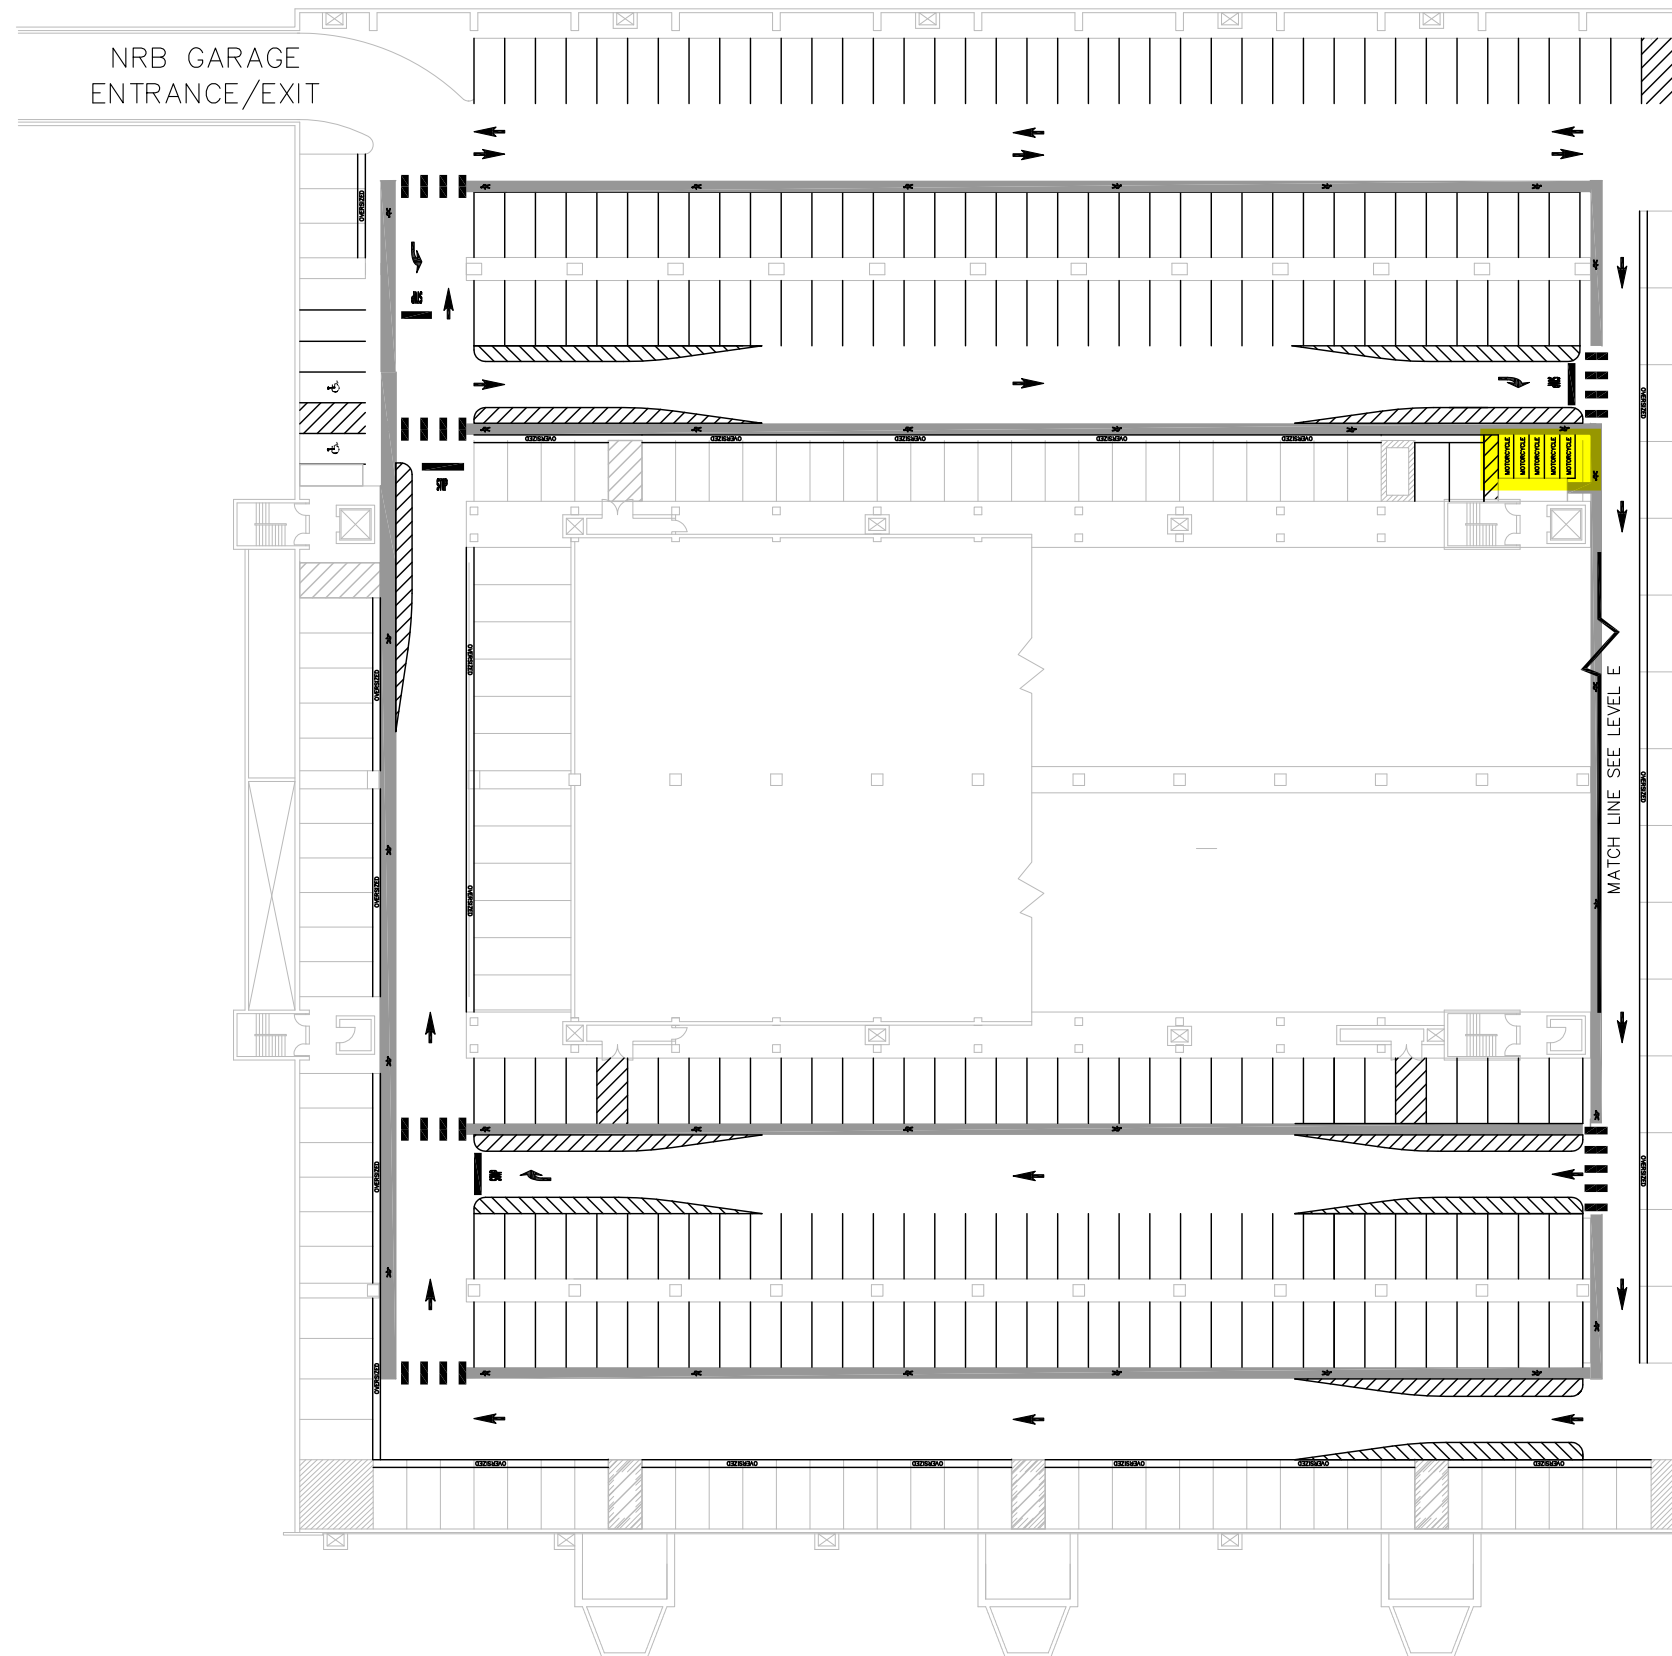

Motorcycle Parking Map Level - F

15370.01 Capitol Campus Parking Management Plan

\\srv-dfs-wa\Projects\15\15370.01 - Capitol Campus Parking Management Plan Follow-on\Engineering\CAD\Sheets\Design\Revision 1\Final Design.dwg<F>Xiaoyi Liu 11/1/2016 3:01 PM

FIGURE

6