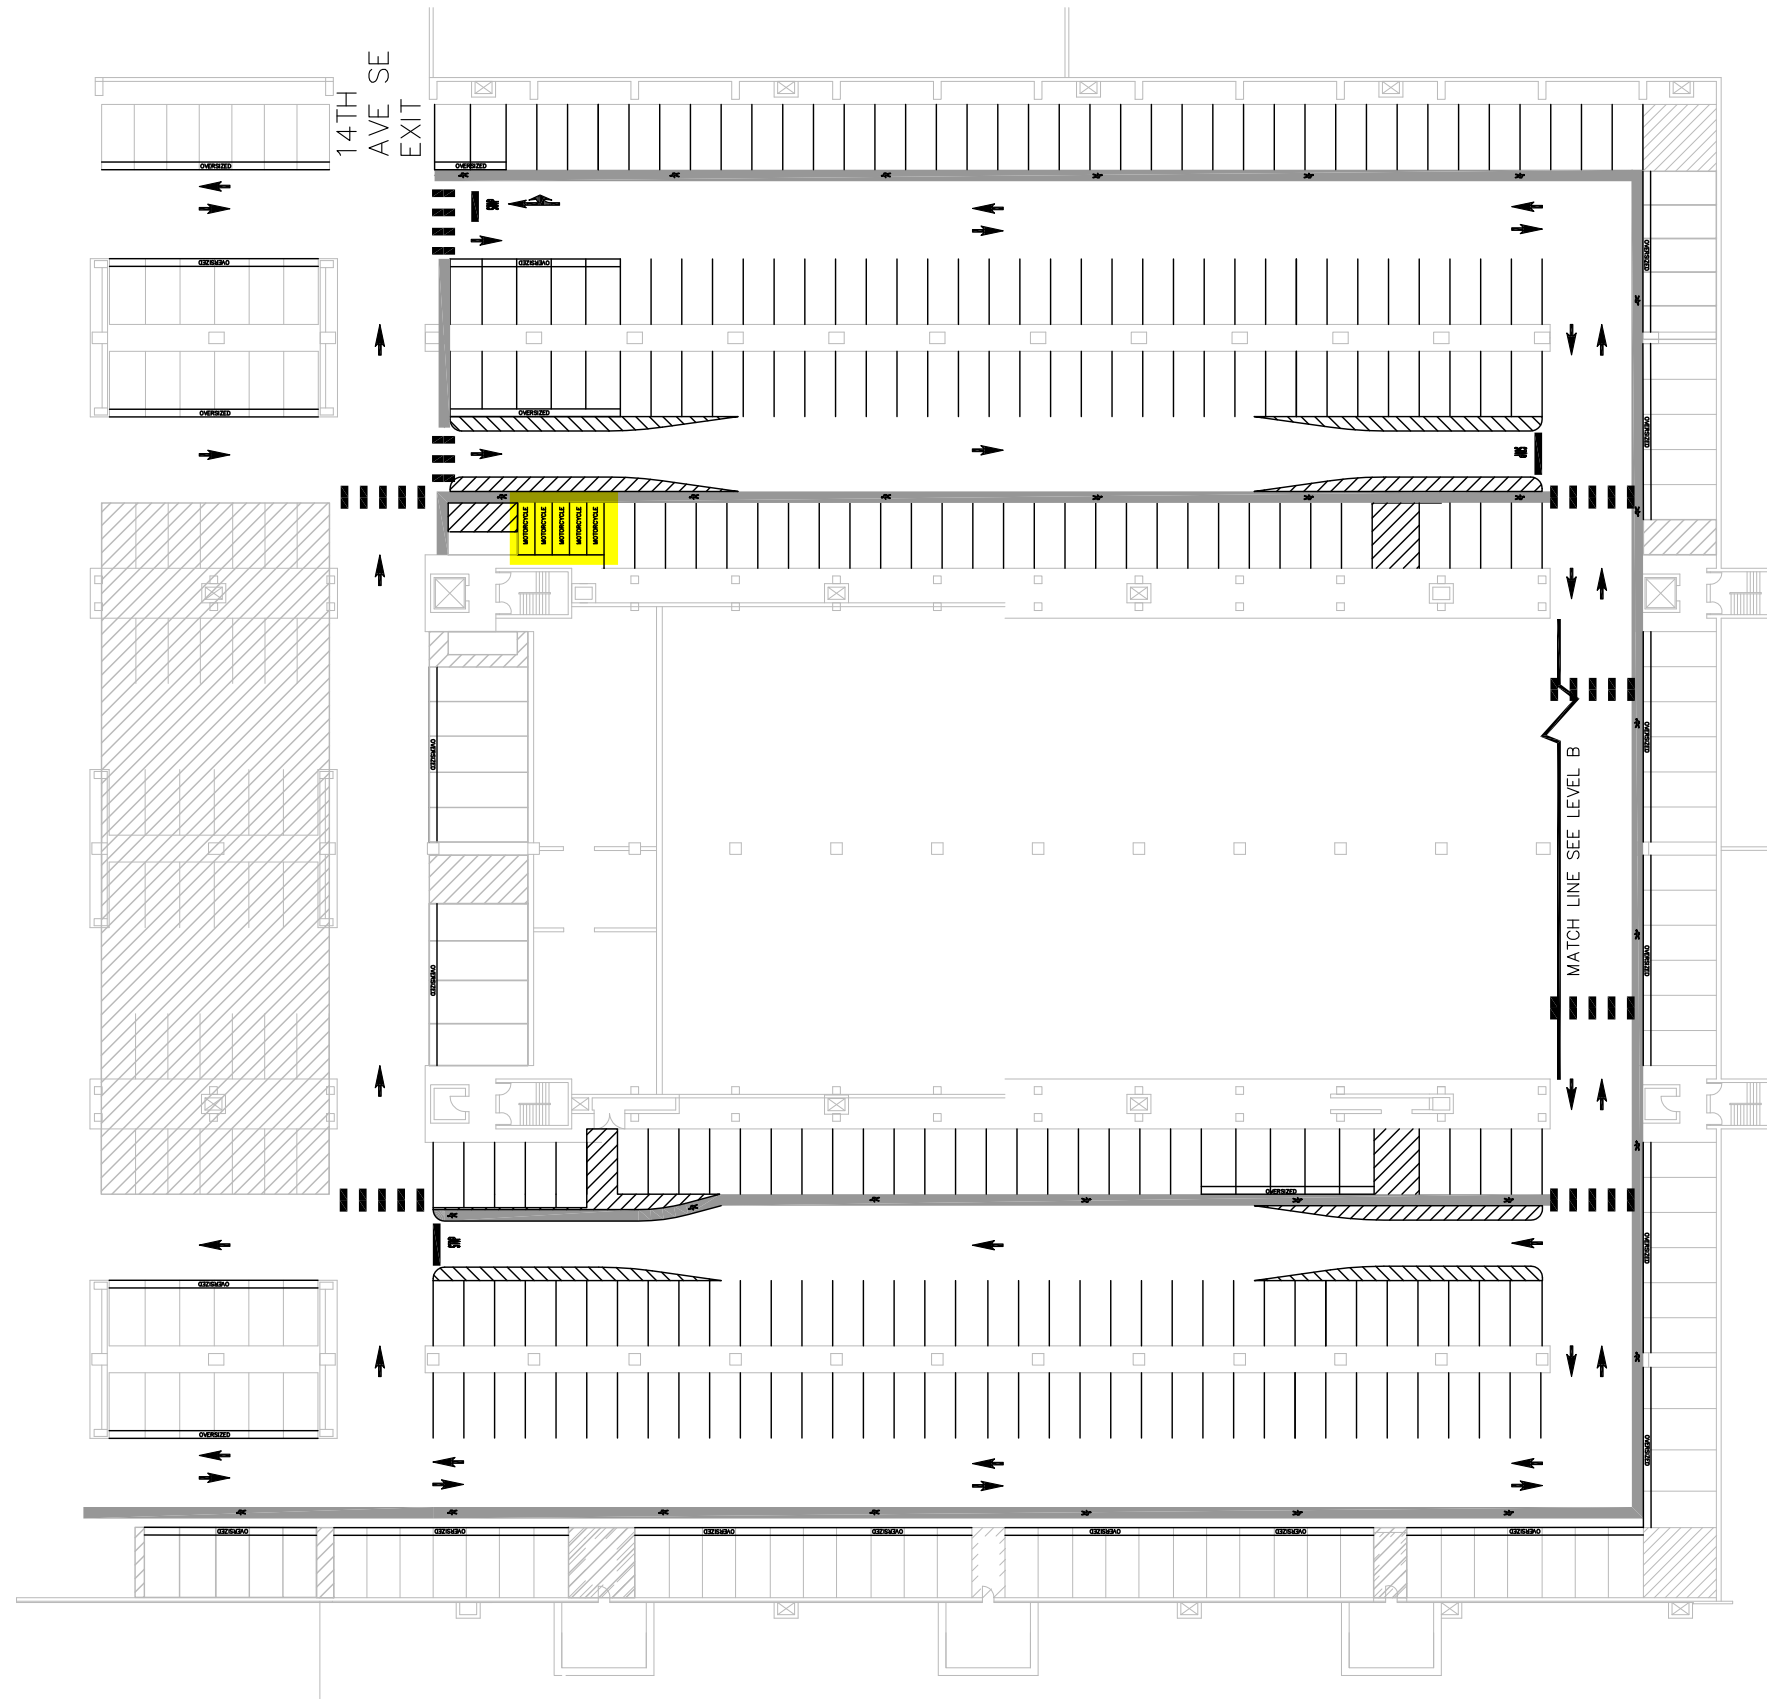

Motorcycle Parking Map Level - C

15370.01 Capitol Campus Parking Management Plan

\\srv-dfs-wa\Projects\15\15370.01 - Capitol Campus Parking Management Plan Follow-on\Engineering\CAD\Sheets\Design\Revision 1\Final Design.dwg<C>Xiaoyi Liu 11/1/2016 3:00 PM