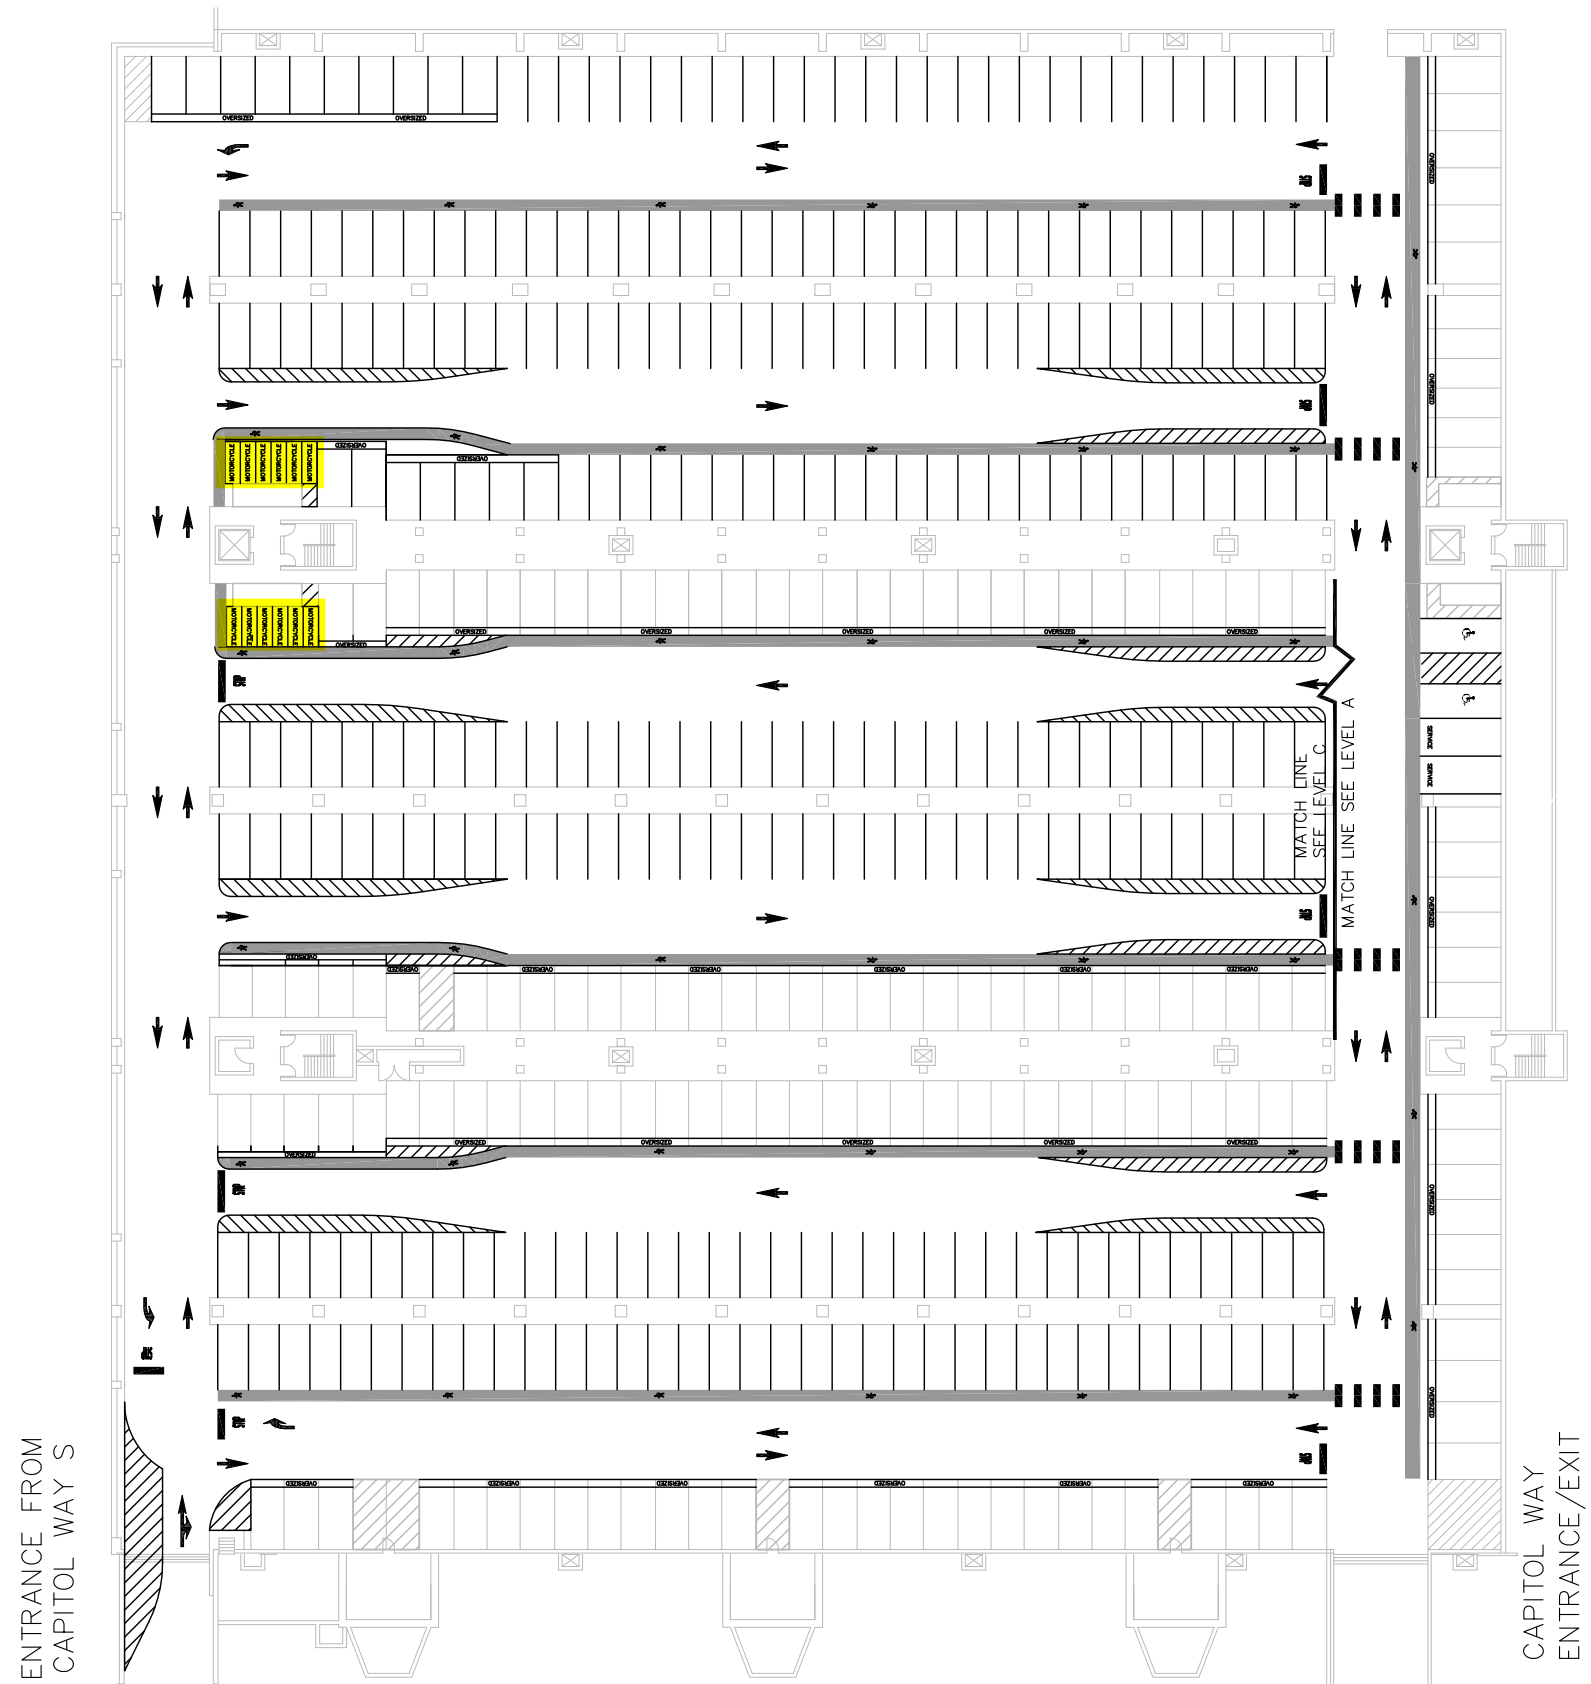

Motorcycle Parking Map Level - A

15370.01 Capitol Campus Parking Management Plan

\\srv-dfs-wa\Projects\15\15370.01 - Capitol Campus Parking Management Plan Follow-on\Engineering\CAD\Sheets\Design\Revision 1\Final Design.dwg<A>Xiaoyi Liu 11/1/2016 2:59 PM

Motorcycle Parking Map Level - B

15370.01 Capitol Campus Parking Management Plan

\\srv-dfs-wa\Projects\15\15370.01 - Capitol Campus Parking Management Plan Follow-on\Engineering\CAD\Sheets\Design\Revision 1\Final Design.dwgXiaoyi Liu 11/1/2016 3:00 PM