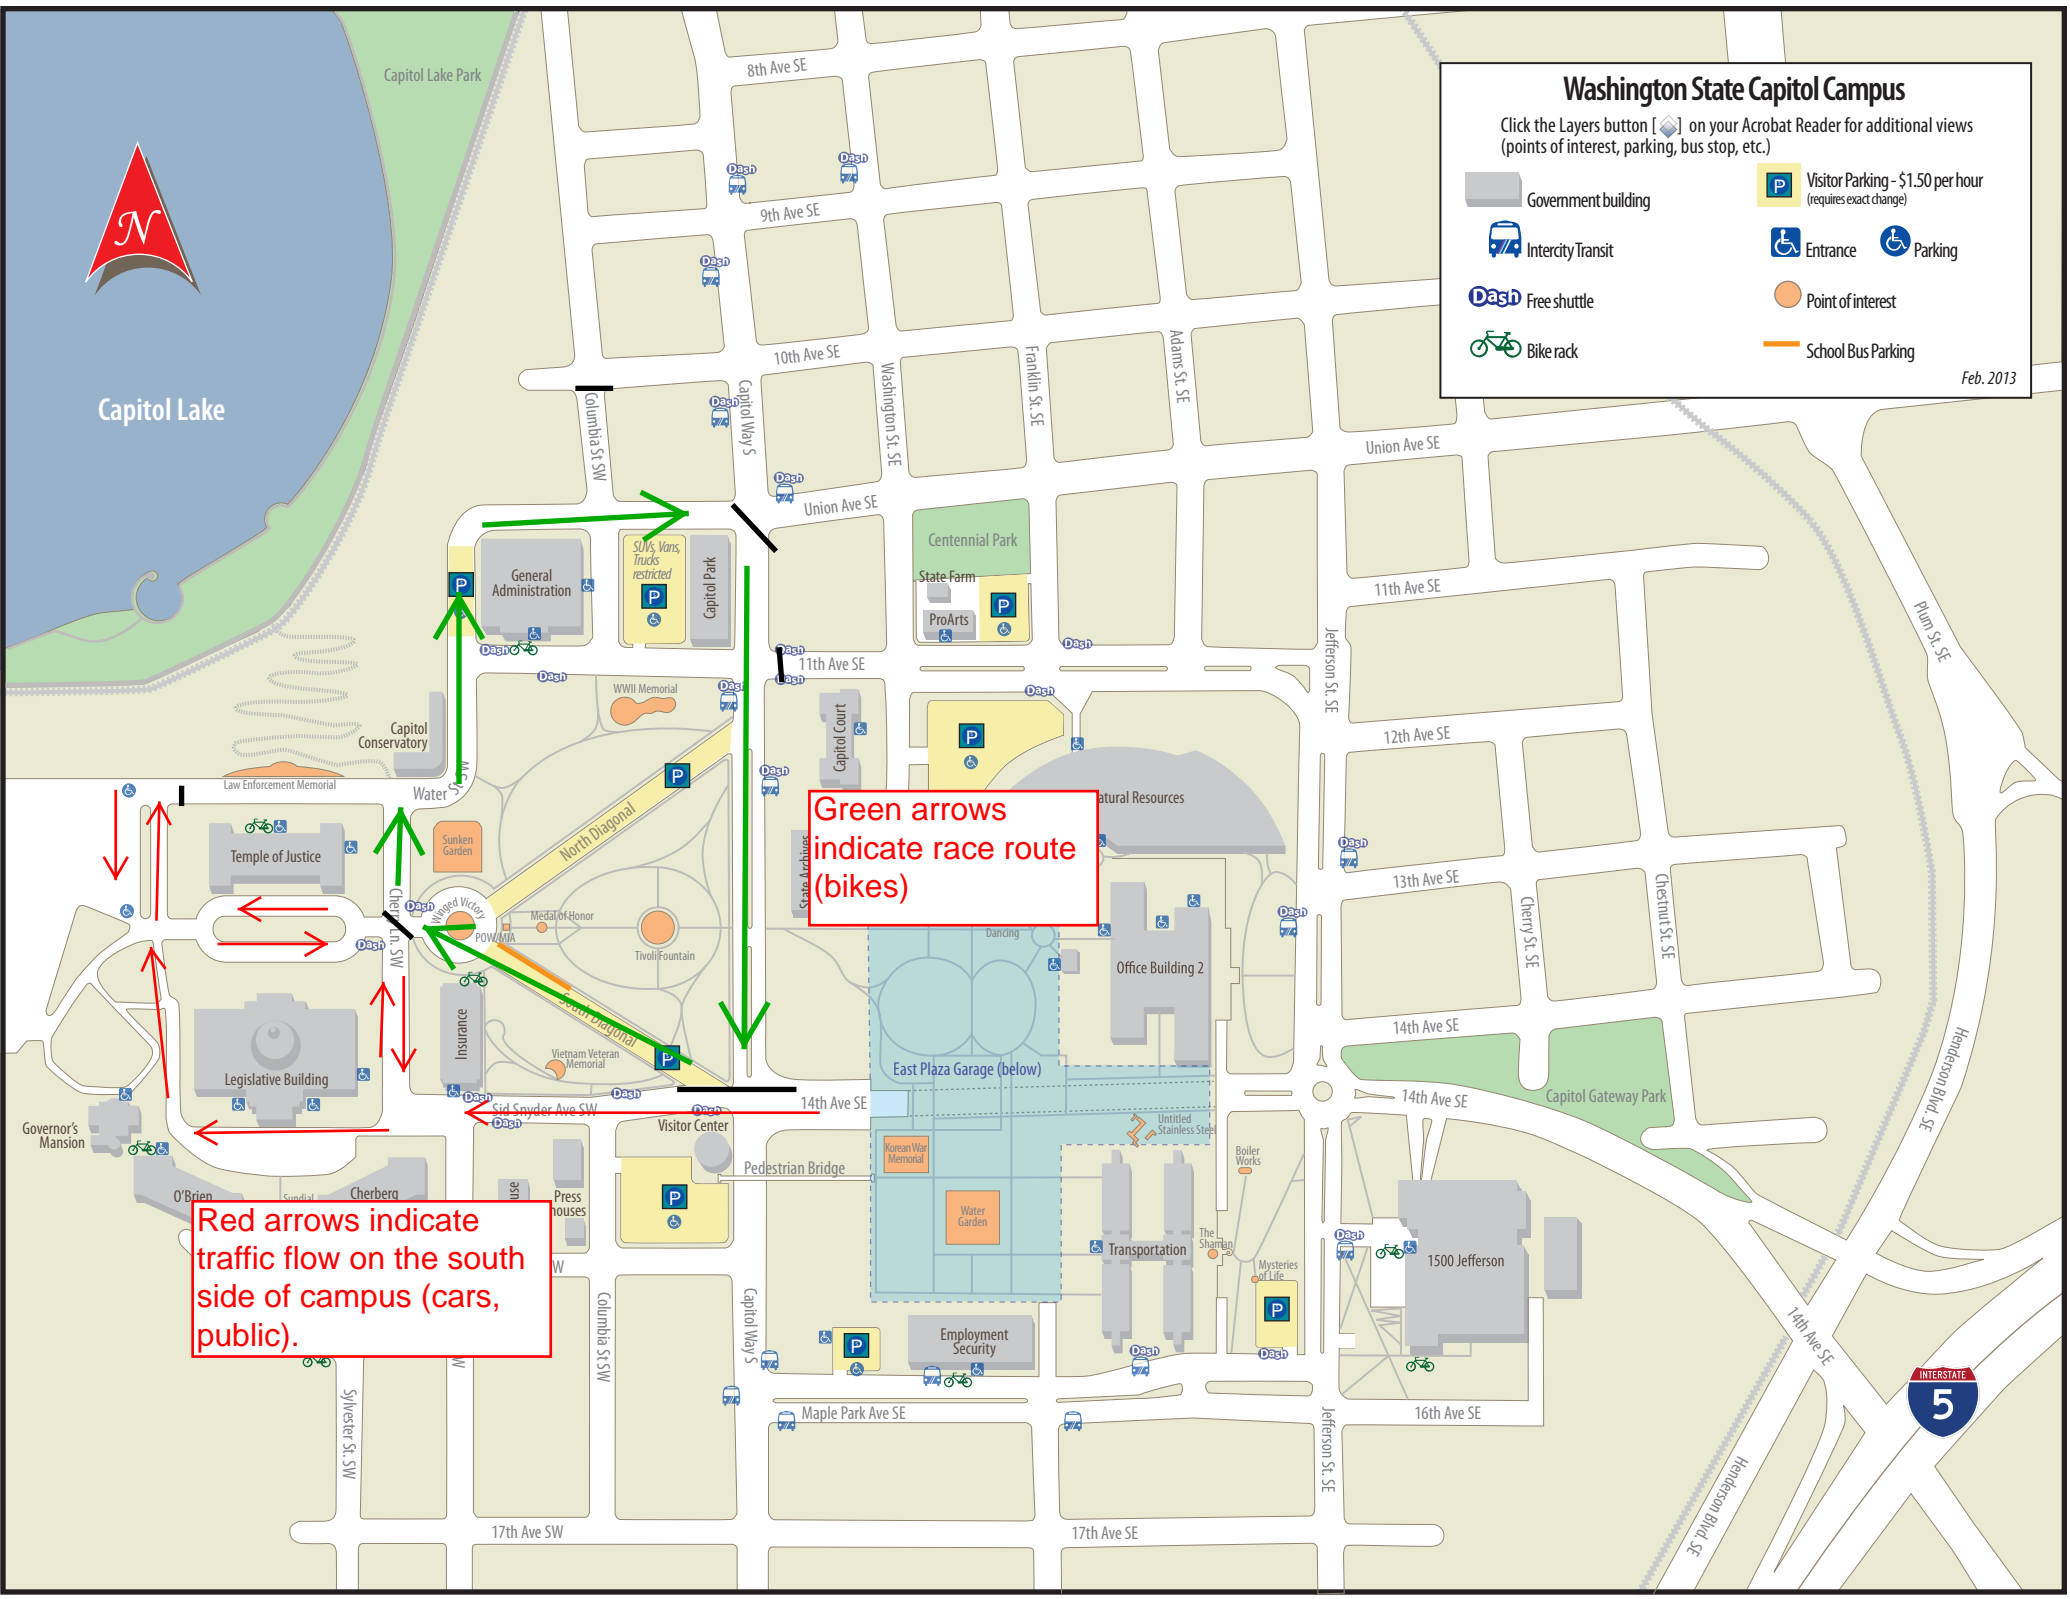

# Washington State Capitol Campus

Click the Layers button [ ] on your Acrobat Reader for additional views (points of interest, parking, bus stop, etc.)

-  Government building
-  Intercity Transit
-  Dash Free shuttle
-  Bike rack
-  Visitor Parking - \$1.50 per hour (requires exact change)
-  Entrance
-  Parking
-  Point of interest
-  School Bus Parking

Feb. 2013

Green arrows indicate race route (bikes)

Red arrows indicate traffic flow on the south side of campus (cars, public).